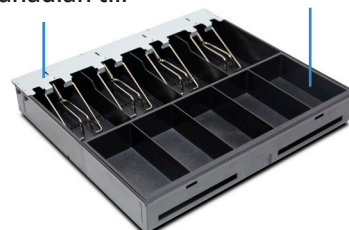

High Capacity

US currency configuration options include a 5 Bill, 5 Coin till for the (410) 16" and a 4 Bill, 5 Coin till for the (330) 13" size drawer.

Media Storage

Two beveled media slots on the drawer front enable the storing of large bill denominations, receipts or checks securely under the till.

Removable till insert and coin tray

5 bill, 5 coin US till

US Till

Painted steel cash drawer

3 position keylock

Dual media slots

Roller bearing wheel system

4 bill, 5 coin Canadian till

Removable till insert and coin tray

Canadian Till

Product Features

Arlo™ Models:

410 Model

330 Model

Dimensions

16.1w x 16.5d x 3.9h (inch)
410w x 420d x 100h (mm)