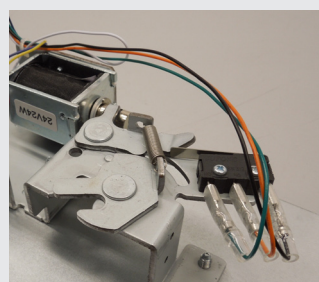

High Capacity

US currency configuration options include a 5 Bill, 5 Coin till for the (410) 16" and a 4 Bill, 5 Coin till for the (330) 13" size drawer.

Media Storage

Two beveled media slots on the drawer front enable the storing of large bill denominations, receipts or checks securely under the till.

Functional

Built with steel construction and ball-bearing roller wheels, the Arlo cash drawer has a long life expectancy tested beyond 500,000 operational cycles.

Security

The Arlo cash drawer provides peace of mind with a drawer open status switch for reporting drawer status back to the POS application.

Removable till insert and coin tray

5 bill, 5 coin US till

US Till

Painted steel cash drawer

3 position keylock

Dual media slots

Roller bearing wheel system

4 bill, 5 coin Canadian till