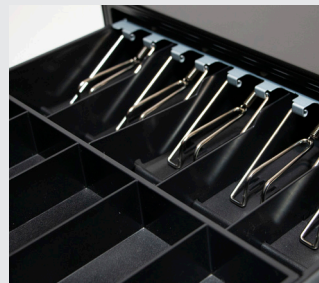

The Soma family product line is designed for a market segment that has a relatively low number of cash transactions. As a member of the Soma family product line, the Arlo cash drawer is a reliable solution with its smooth ball-bearing roller wheels, ensuring 500,000 plus transactions.

The till of the Arlo 410 (16 inch drawer) can accommodate 5 bills and 5 coins and is set up for US currency. Other till/currency configurations are also available. The till for the compact Arlo 330 (13 inch drawer) is 4 bills and 5 coins and is also set up for US currency.

High Capacity

US currency configuration options include a 5 Bill, 5 Coin till for the (410) 16" and a 4 Bill, 5 Coin till for the (330) 13" size drawer.

Media Storage

Two beveled media slots on the drawer front enable the storing of large bill denominations, receipts or checks securely under the till.

Removable till insert and coin tray

5 bill, 5 coin US till

US Till

Painted steel cash drawer

3 position keylock

Dual media slots

Roller bearing wheel system

4 bill, 5 coin Canadian till