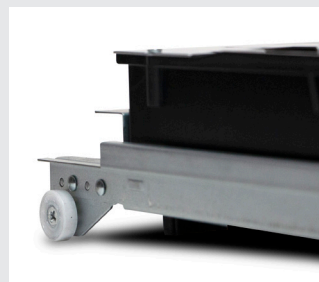

The till of the Arlo 410 (16 inch drawer) can accommodate 5 bills and 5 coins and is set up for US currency. Other till/currency configurations are also available. The till for the compact Arlo 330 (13 inch drawer) is 4 bills and 5 coins and is also set up for US currency.

High Capacity

US currency configuration options include a 5 Bill, 5 Coin till for the (410) 16" and a 4 Bill, 5 Coin till for the (330) 13" size drawer.

Media Storage

Two beveled media slots on the drawer front enable the storing of large bill denominations, receipts or checks securely under the till.

Functional

Built with steel construction and ball-bearing roller wheels, the Arlo cash drawer has a long life expectancy tested beyond 500,000 operational cycles.

Security

The Arlo cash drawer provides peace of mind with a drawer open status switch for reporting drawer status back to the POS application.

Removable till insert and coin tray

5 bill, 5 coin US till

US Till

Painted steel cash drawer

3 position keylock

Dual media slots

Roller bearing wheel system

4 bill, 5 coin Canadian till